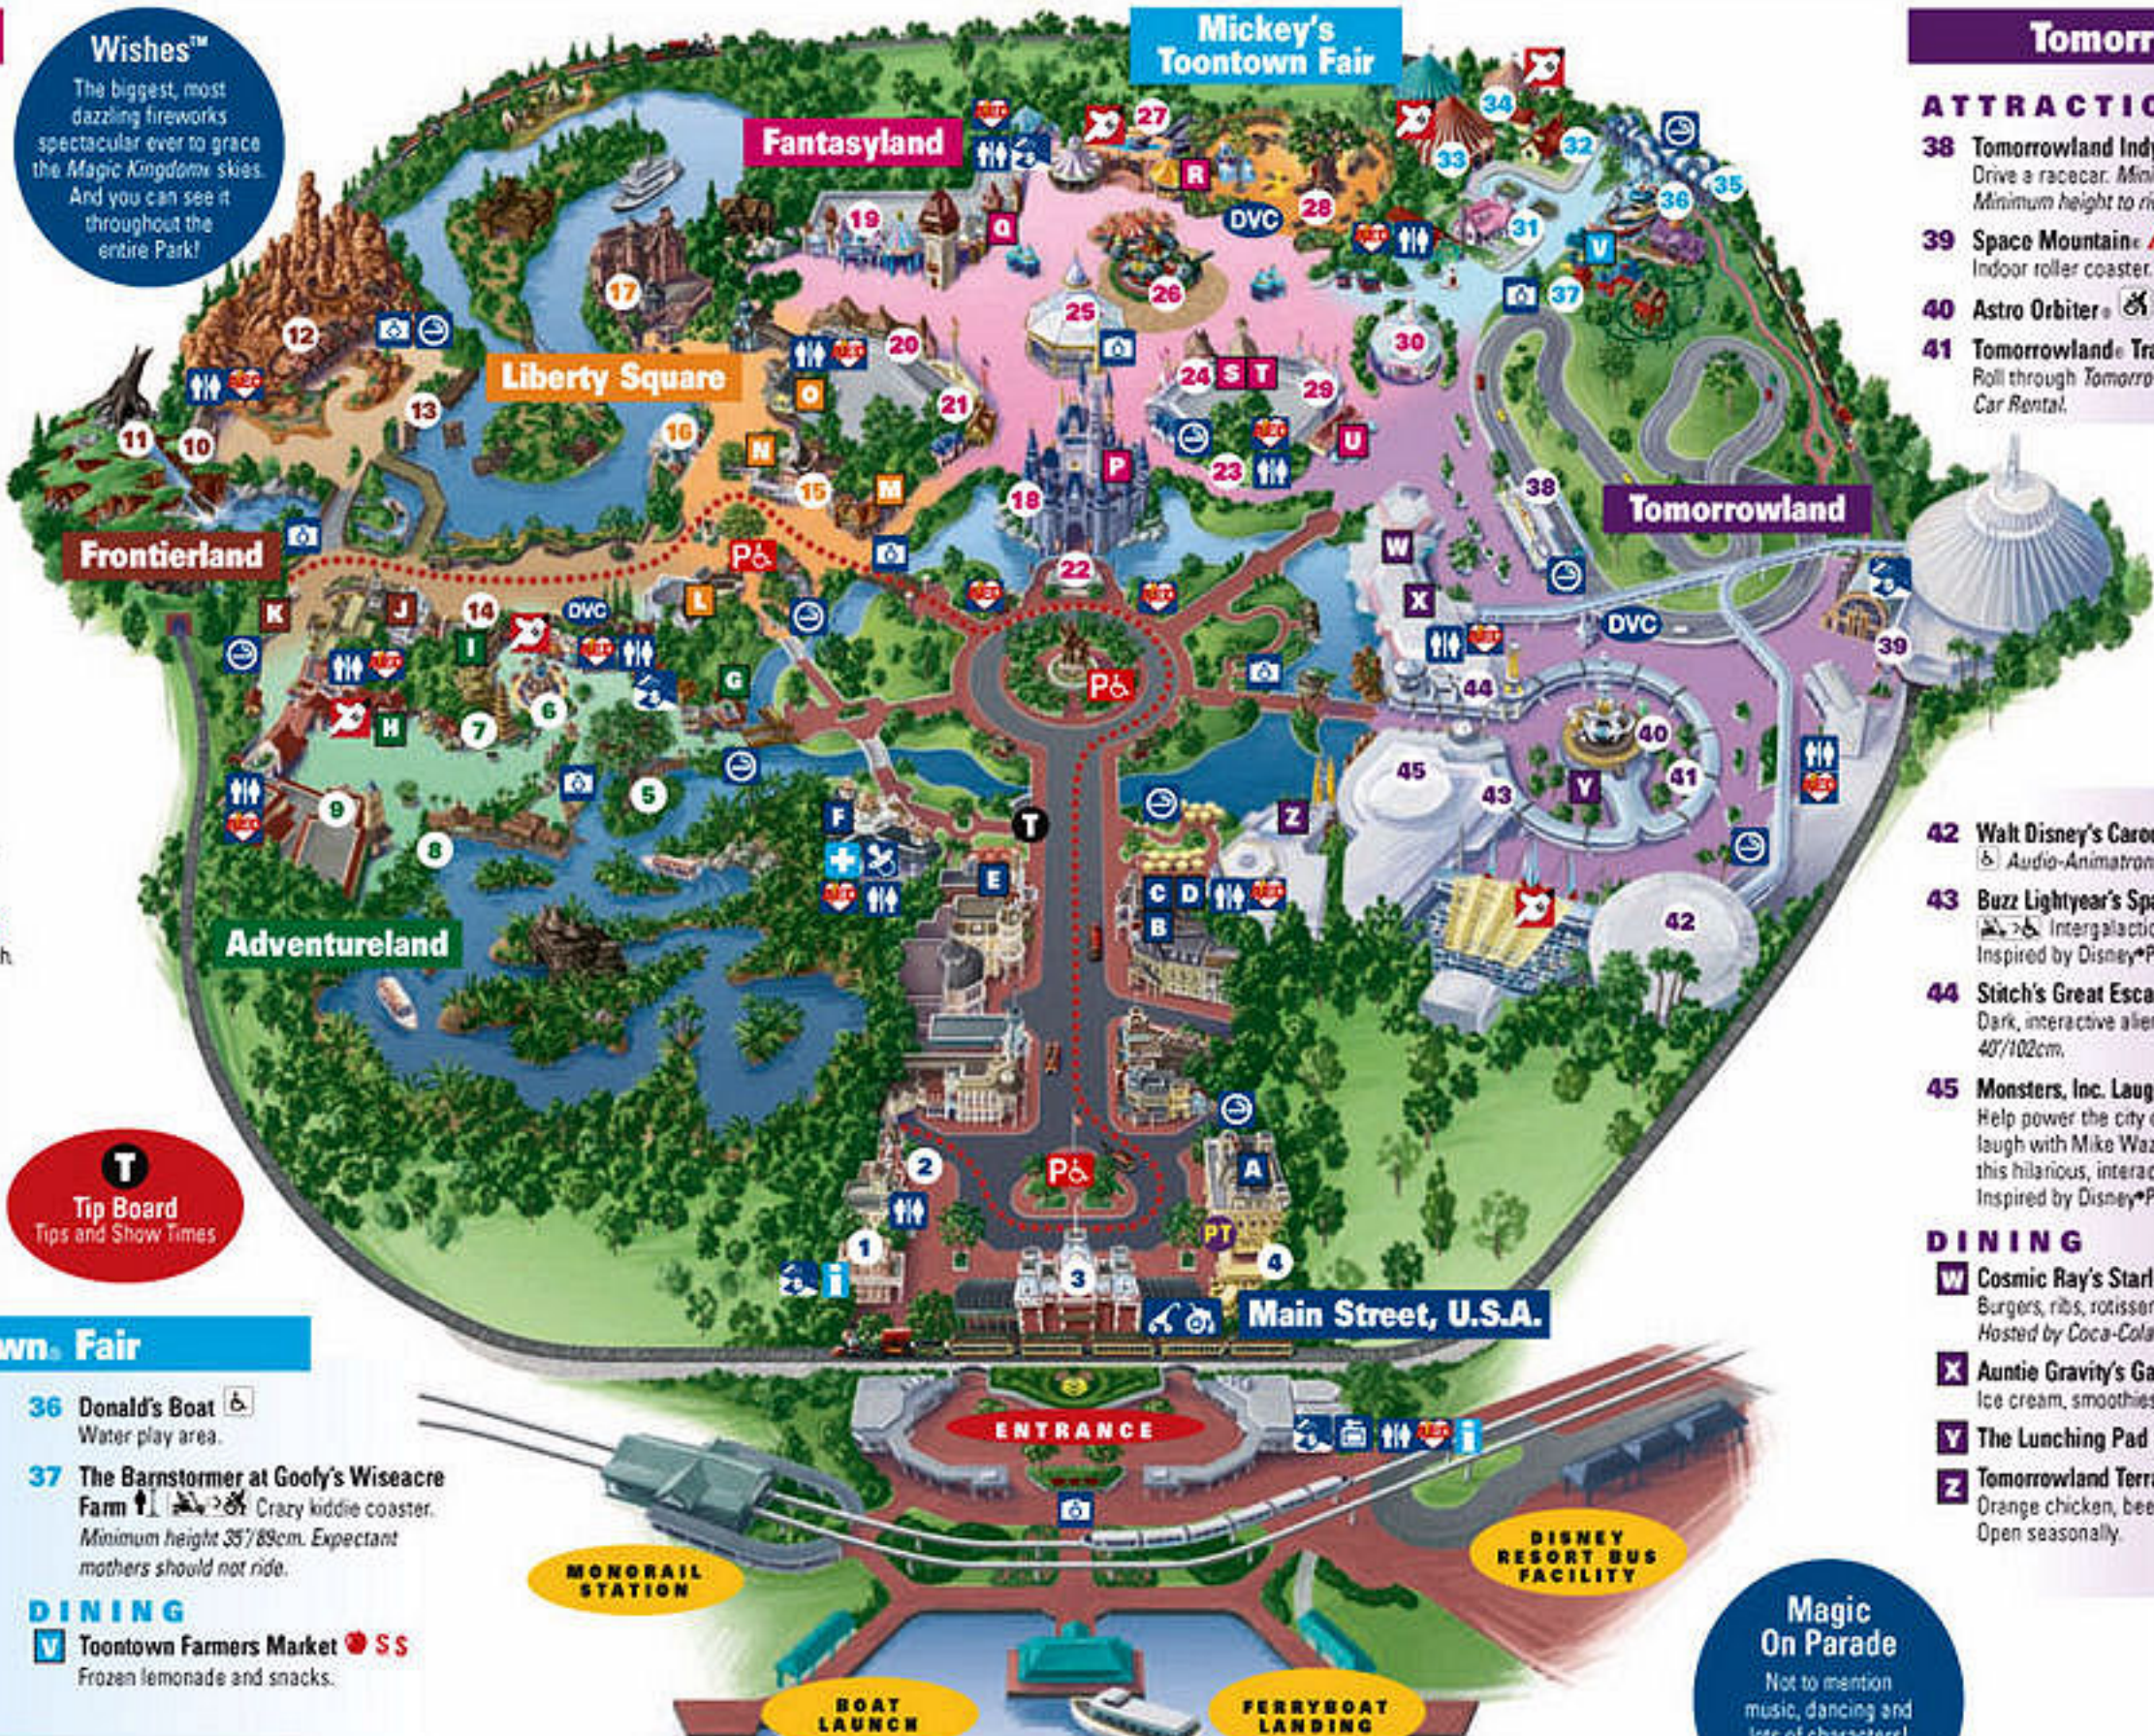

DINING

- **V Toontown Farmers Market** Frozen lemonade and snacks.

Wishes™
The biggest, most dazzling fireworks spectacular ever to grace the Magic Kingdom skies. And you can see it throughout the entire Park!

T
Tip Board
Tips and Show Times.